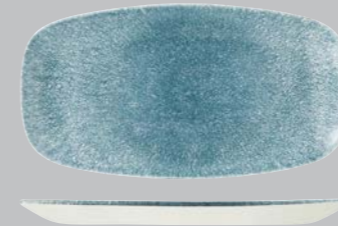

OVAL COUPE PLATE ★

Item No. Dimensions
9976227-TB 270 x 229mm

OVAL COUPE PLATE ★

Item No. Dimensions
9976232-TB 317 x 255mm

**STUDIO
PRINTS^{by}
CHURCHILL[®]**

NEW
**RAKU
TOPAZ BLUE**

Raku is a stylish collection of plates and bowls that celebrates the heritage of traditional glazing techniques. Each piece is unique with its beautiful Topaz Blue colour, which is the result of random, spontaneous effects of the reactive print process. Raku is designed to withstand rigorous hospitality use.