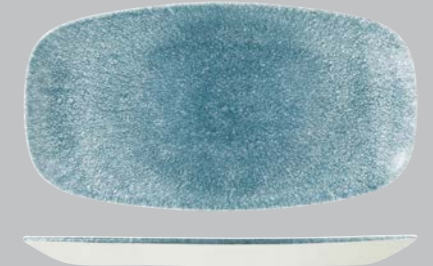

OBLONG CHEFS' PLATE

Item No. 9976575-TB   Dimensions 355 x 189mm